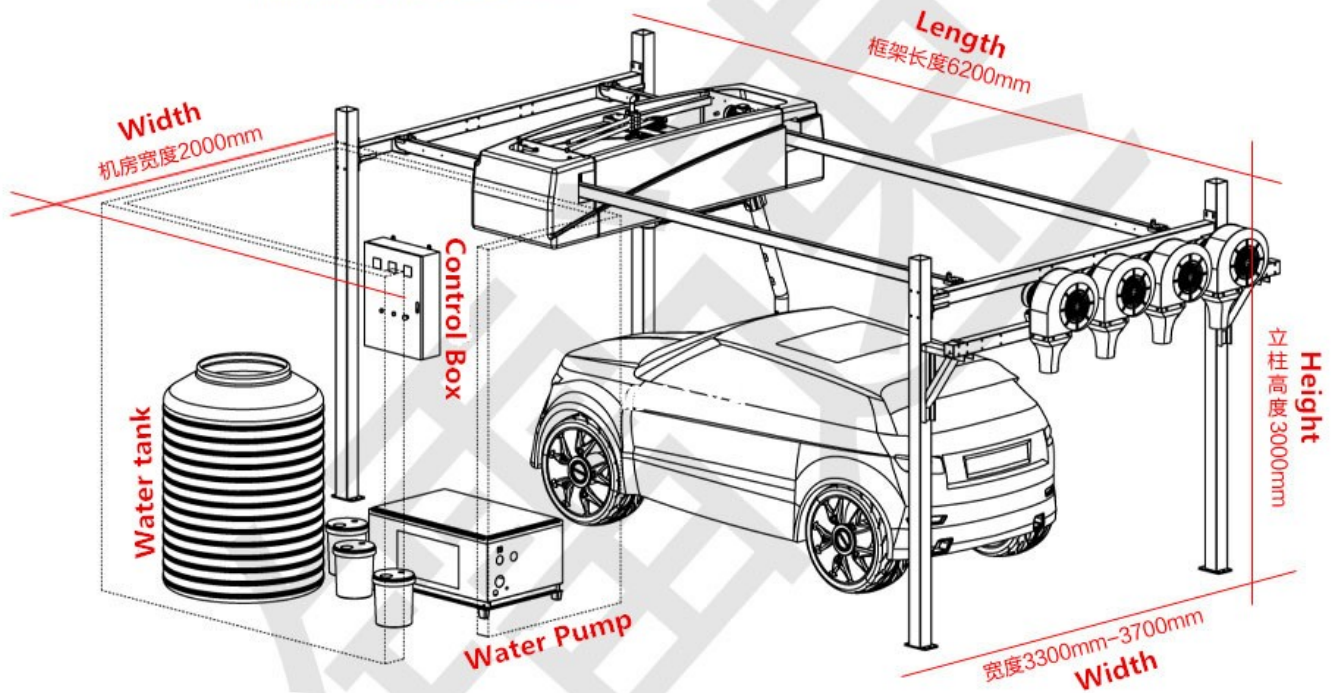

Leisuwash S90 – Easy Installation, Easy Maintenance.

Leisuwash 福鹰 S90
TOUCH FREE IN BAY AUTOMATIC VEHICLE WASH SYSTEM

Packing details:

Polywood case for main machine: 3170*1260*1340mm
Polywood case for water pump system: 1340*800*600mm
Polywood case for chemical mixing system: 920*545*610mm
Rails: 2pcs (6 meters)
Frames: 6pcs
Shipping weight: 1500kgs,
Shipping volume: 8CBM.

Delivery period:

15~20 days

Payment terms:

T/T or L/C

Shipping terms:

EXW, FOB or CIF