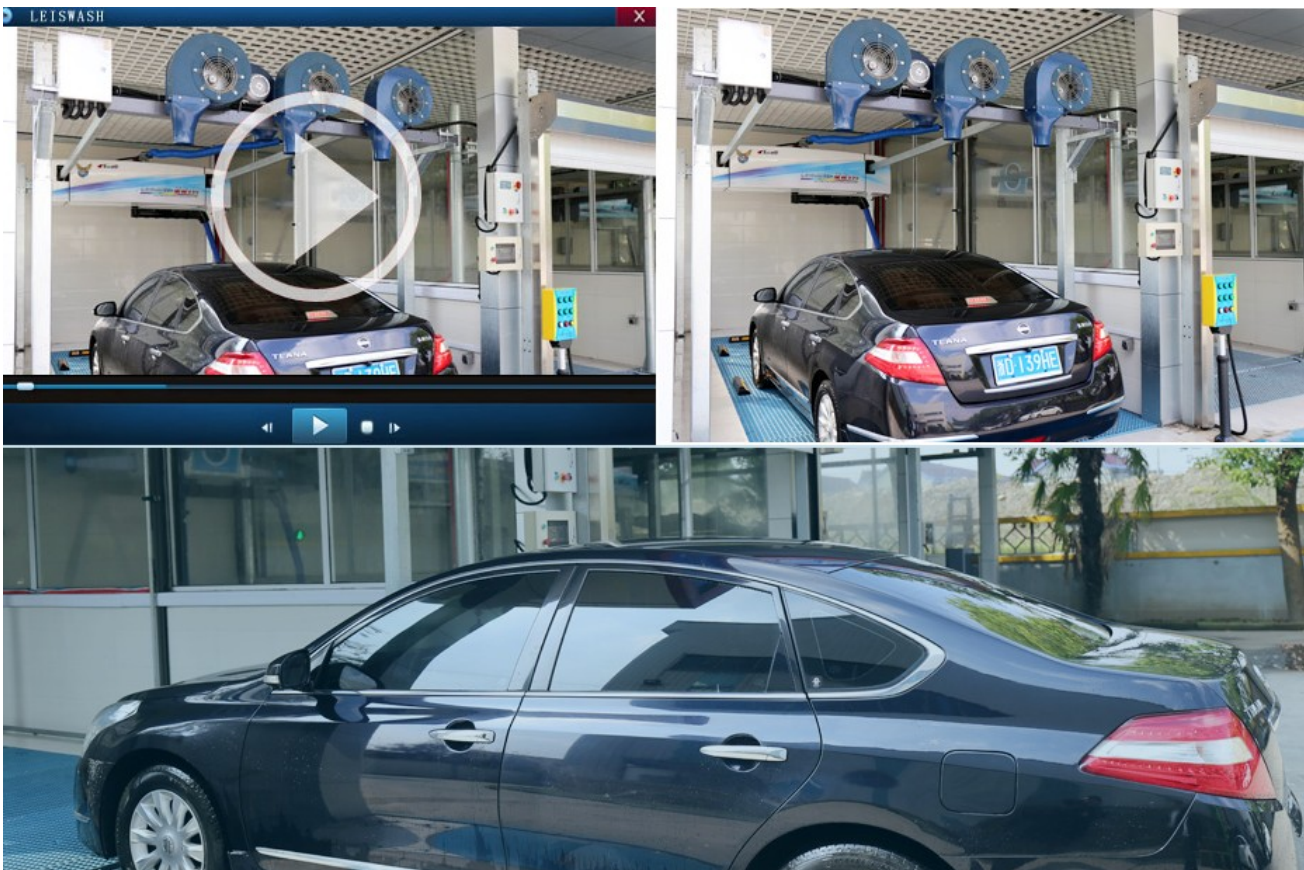

Equipped with a unique chassis and fan hub flush function, 90bar high pressure water can effectively remove dirt on chassis, body sides and wheels.

2. Smart 360 rotate arm, spray various washing chemicals with high-precision proportioning technology.

100% accurate measurement with adjustable ratio. only 20~50ml pre-soak consumption for washing one car through high precision chemical mixing system, save material and cost efficiently.

3. Smart 360 rotate arm, Flush car body 360° with high pressure water.

Complete 360° rotating within 50 seconds, up to 80bar high pressure water can easily remove the dirt.

4. Magic color polish shampoo.

Thick foam makes cleaning maintenance component fuller contact with dirt, thereby improving the efficiency of decontamination, making the paint colors more moist, bright lights. Unique soft-type broad-spectrum activity of ion cleansing agents, emulsifying effective daily cleaning dirt on the car body and non-corrosive for the car paint, wheels, tires, window glass.

6. Stand alone air drying system. (Optional)

Leisuwash S90 Configuring 4sets 12kw air dryers can fast drying the vehicle up to 90%.

Leisuwash S90 -- Digital Collision Avoidance System

The intelligent collision avoidance system can stop the equipment when the rotating arm touch the vehicle body in order to ensure the safety during the car wash.