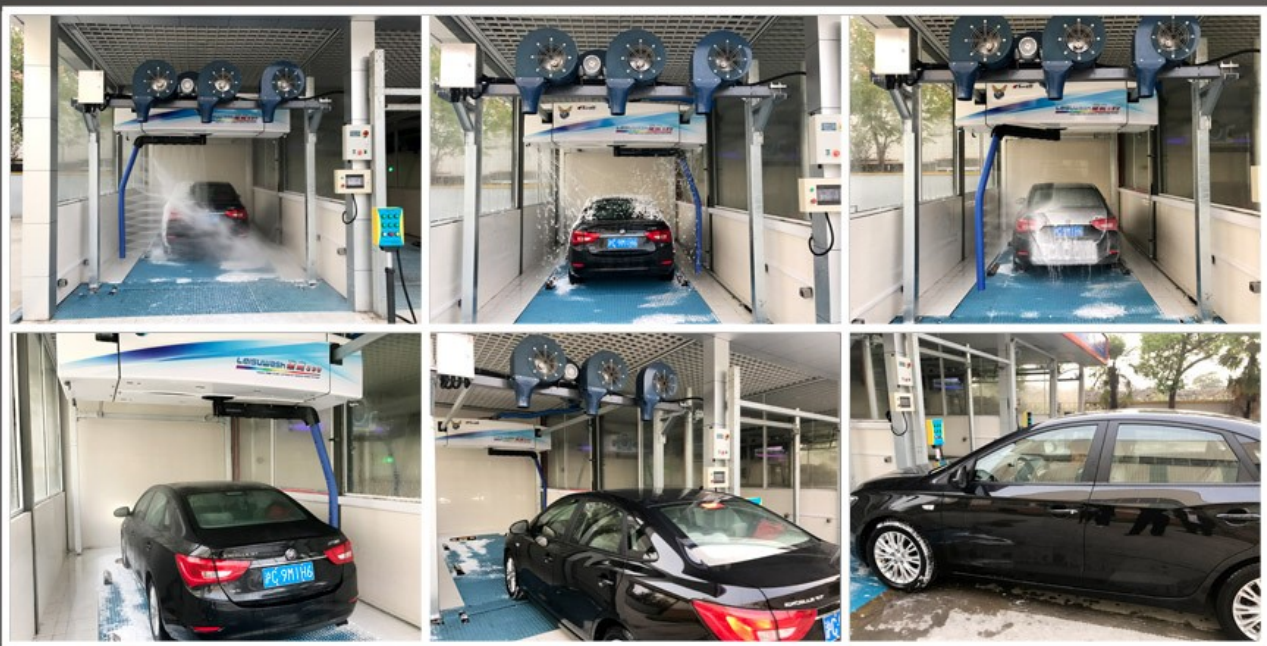

杭州镭速清洗设备有限公司

Hangzhou Leisu Cleaning Equipment Co., Ltd

ADD: No. 86 HongDa Rd, XiaoShan, HangZhou, ZheJiang, China, 311200.

Website: <http://www.leisuwash.com> <http://www.carwashtouchless.com> <http://www.leisu360.com>

Mobile Ph.: +86-15868499311 (WhatsApp, Wechat)

Email: Leisuwash@gmail.com

Skype: Leisuwash

WeChat: Leisuwash

Leisuwash S90 Touchless Car Wash Equipment

Functions

1. High pressure pre-wash for under chassis and wheels.

Equipped with a unique chassis and fan hub flush function, 90bar high pressure water can effectively remove dirt on chassis, body sides and wheels.

2. Smart 360 rotate arm, spray various washing chemicals with high-precision proportioning technology.

Complete 360° rotating within 50 seconds, up to 80bar high pressure water can easily remove the dirt.

4. Magic color polish shampoo.

Thick foam makes cleaning maintenance component fuller contact with dirt, thereby improving the efficiency of decontamination, making the paint colors more moist, bright lights. Unique soft-type broad-spectrum activity of ion cleansing agents, emulsifying effective daily cleaning dirt on the car body and non-corrosive for the car paint, wheels, tires, window glass.